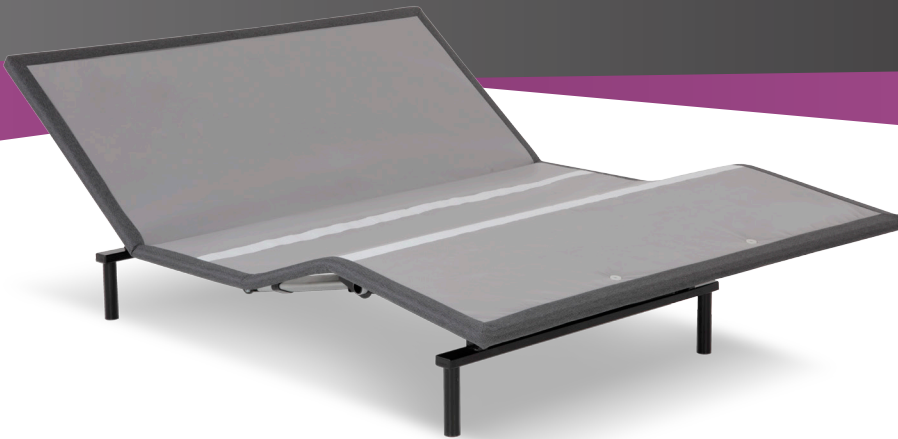

PRO-MOTION™ 2.0

performance
MODELS™

head up

foot up

head and foot

1"-Profile Foundation-Style Base – The low-profile design easily fits inside the frame of your bed.

Head and Foot Articulation or Simultaneous Movement – Effortlessly raise the head, foot, or both simultaneously to find your perfect relaxation position.

850-lb. Lift Capacity – This high-performance base easily lifts up to 850 lbs. total maximum weight, including the mattress.

Wired Remote – The sleek, tethered remote allows you to effortlessly raise the head and foot with the touch of a button.

MicroHook™ – Our exclusive MicroHook™ retention system eliminates the need for a mattress retainer bar at the foot of your bed, providing a sleeker, more modern look.

Sync Cable – Included with split sizes, the sync cable allows both bases to raise and lower simultaneously.

Available in the following sizes: Twin, Twin XL, Full, Full XL, Queen, Split Queen, and Split California King.

Simultaneous Head and Foot Articulation

MicroHook™ Retention System

850 LB
LIFT CAPACITY

Adjustable Bases by